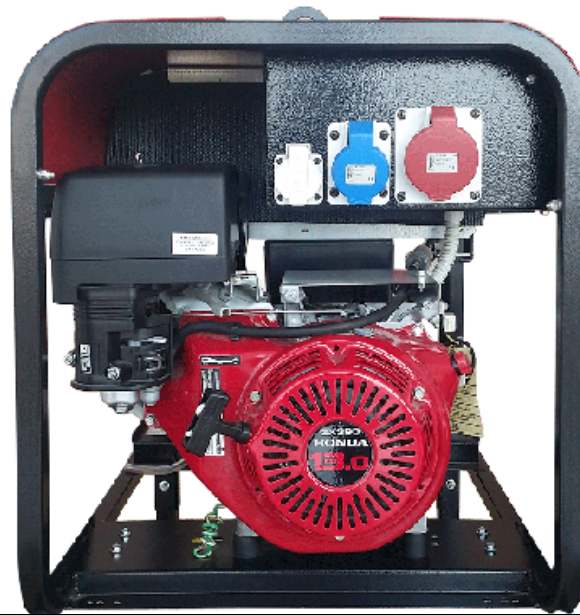

# H 8000 TLX

powered by **HONDA GX390**

## Model H8000TLX Compact

### 2. Petrol driven engine

Make and model	<b>HONDA</b>	<b>GX390</b>
rpm	3000	
Max power (at 3600 rpm)	13	HP
Cooling system	Air	
Cylinders	1	
Displacement (cm <sup>3</sup> )	389	

<b>3. Alternator</b>						
Make and model	<b>LINZ</b>	<b>E1S10M H</b>				
Max power	<b>8,7</b>	<b>KVA</b>				
Continuous power	<b>7,9</b>	<b>KVA</b>				
<b>4. Starting system</b>						
Recoil starter						
<b>5. Standard Equipment</b>						
✓ Protection Frame		✓ Air filter				
✓ Vibration dampers		✓ Fuel tank				
✓ Low oil level protection		✓ Output sockets with protection				
✓ Exhaust gas silencer		✓ Electric panel model <b>QM 305</b>				
<b>6. Electric Panels</b>						
<b>QM 305 STANDARD</b>			<b>ACP 0411</b> available for genset with electronic starting system			
 <ul style="list-style-type: none"> <li>✓ Single phase circuit breaker 16A</li> <li>✓ Circuit breaker</li> <li>✓ Voltmeter, Hour counter</li> <li>✓ Hour counter, Voltmeter</li> <li>✓ 16A Three-phase socket 3P</li> <li>✓ 16A Single-phase Schuko socket 3P</li> <li>✓ 16A Single-phase socket 3P</li> </ul>			 <ul style="list-style-type: none"> <li>✓ Control unit</li> <li>✓ Frequency and voltage indicators</li> <li>✓ Generating set/mains supply contractors</li> <li>✓ Automatic battery charger</li> </ul>			
<b>7. Logistic Information</b>						
	<b>Model</b>	<b>Fuel tank (litres)</b>	<b>Weight (Kgs)</b>	<b>Dimensions (cm)</b>		
				<b>L</b>	<b>W</b>	<b>H</b>
	H8000TLX compact	20	95	75	56	62
<b>8. Fuel consumption</b>						
litres/hour at 75% load		1,9	approx			
<b>9. Marking</b>						
Label showing the general data of the genset (voltage, power, frequency). engine model with serial number, alternator model.						
TECNOGEN LOGO						
<b>10. Operating manuals</b>						
English. Other languages available on request.						