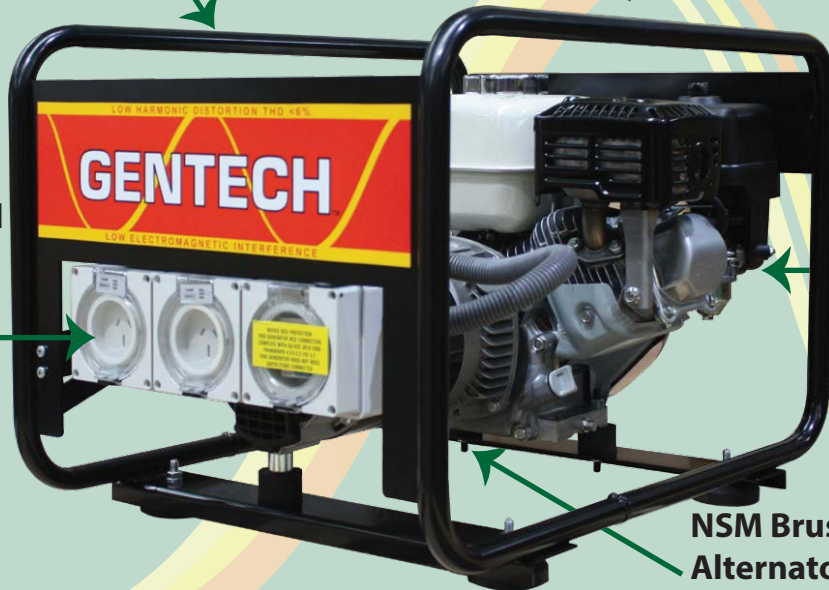

GENTECH

Power you can trust

www.gentechgenerators.com.au

A Handyman's Best Friend!

SAFETY COMES FIRST!

with this tough, reliable, and portable GENTECH GENERATOR!

The newest addition to the GENTECH range, this generator is ideal for the handyman and trade industry. Ensuring safety at all times, it comes with Work safe approved RCD protected outlets, it's lightweight and comes with all the features of our standard 3.4kVA model.

Newly Designed Stronger Frame

650x460x415
LxWxH

Work safe Approved RCD Protected 15 Amp Outlets

Reliable honda GX200 Engine

Low Oil Level Warning

NSM Brushless Alternator

3.4kVA Honda with RCD
Model: EP3400HSR-RCD