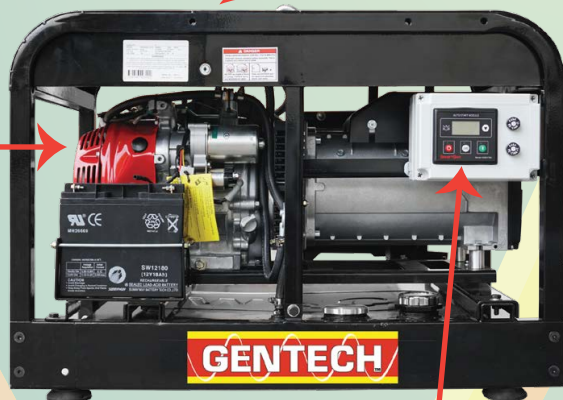

GENTECH™

Honda Powered Remote Start Generator

Perfect for backing up your solar power, this 8KVA Honda powered generator comes standard with a remote start and a 30L long range fuel tank.

Features of the upgraded EP8000HSRE-R/S

Engine	Reliable electric key start Honda GX390 engine
NSM Alternator	With less than 6% harmonic distortion to run electronic equipment and tools
Remote Start	2 wire remote start, to allow you to start your generator without going out to it
Newly Designed Frame	Extremely strong steel frame with protective top cover
Centre Point Lift	To allow for easy lifting
Long Range Fuel Tank	Extra large 30L base mounted fuel tank

**29%
Lighter!**

8kVA Honda with Remote Start

Model: EP8000HSRE-R/S

Newly Designed
Frame

Centre Point Lift

Honda
Electric Key
Start Engine

Remote Start

Rubber Feet

EP8000HSRE-R/S Specifications

GENERATOR	Rated Voltage	230V
	Frequency	50Hz
	Rated Output	8 kVA
	Alternator Rating	9.5 kVA
ENGINE	Engine Type	Honda GX390
	Starting System	Recoil / Electric - Remote Start
GENERAL	Size - LxWxH (mm)	800 x 545 x 575
	Dry Weight	120kg
	Fuel Tank Capacity	30L
	Noise Level (7m)	74 dbA
	Brushless Alternator	✓
	Auto Decompressor	✓
FEATURES	Centre Point Lift	✓
	Extendable Handles	Optional raised wheel kit
	Rubber Feet	✓
	Low Oil Level Warning	✓
	AC Plug	✓
	Transportation Kit	Optional raised wheel kit
	Remote Start Kit	✓