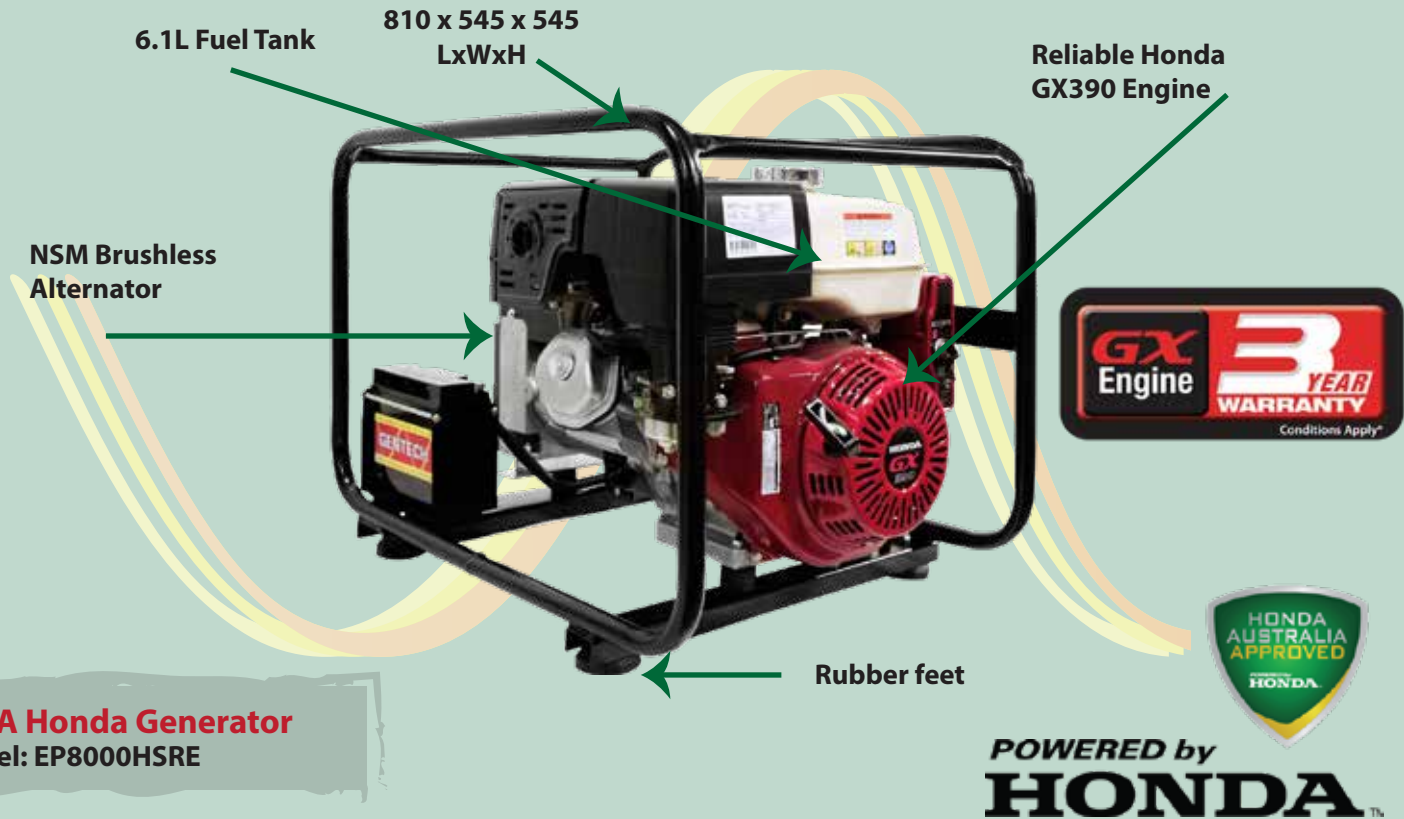

THE 8kVA POWERHOUSE

What more do you need with this tough, reliable GENTECH GENERATOR!

This 8kVA Generator is the perfect size for almost everything, with 2 x 15 amp outlets, and Honda Australia Approved GX390 engine, this generator will run your power tools, compressor, Welder and much much more.

MODEL	EP8000HSRE	FUEL CONSUMPTION	2.58 L/hr @ 80% Load
POWER RATING	8 kVA @ 0.8 pf	FUEL TYPE	Petrol
ENGINE	Honda GX390	DRY WEIGHT	85 kg
STARTING SYSTEM	Recoil/E-start	DIMEN. LxWxH	810 x 545 x 545 mm
FUEL TANK	6.1 Litre	NOISE LEVEL	74 dBA @ 7m
OPERATION HOURS	2.36 hr @ 80% Load		