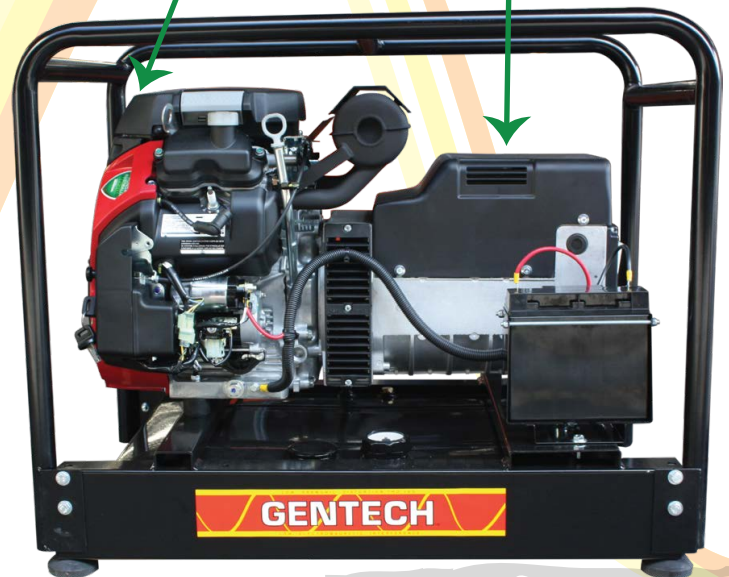

GENTECH™

Power you can trust

www.gentechgenerators.com.au

GENTECH LARGE PETROL GENERATORS 9 kVA TO 16kVA

These large petrol generators all come standard with steel long range fuel tank, battery, centre point lift and powerful Honda Australia approved electric start engines. They are perfect for your bigger power tools (including welders) and for backing up your house. Optional extras such as wheels, and RCD earth leakage protection available.

Battery Included

Honda engine

NSM Alternator

11kVA Honda Generator
Model: EP11000HSRE

Centre Point Lift

15kVA Honda Generator
Model: EP15000HSRE

34L long range fuel tank

9.5kVA Honda Generator
Model: EP9500HSRE

POWERED by
HONDA™

specifications are subject to change without notice

GENTECH™

Power you can trust

www.gentechgenerators.com.au

GENTECH LARGE PETROL GENERATORS

9 kVA TO 16kVA

	EP9500HSRE	EP11000HSRE	EP15000HSRE	
GENERATOR	Rated Voltage	230V	230V	230V
	Frequency	50Hz	50Hz	50Hz
	Rated Output	7500 Watts	8800 Watts	12000 Watts
	Max. Output	9.5kVA	11kVA	15kVA
ENGINE	Engine Type	Honda GX630 V-Twin	Honda GX630 V-Twin	Honda GX690 V-Twin
	Horsepower	20.8HP	20.8HP	22.1HP
	Starting System	Recoil/Electric	Recoil/Electric	Recoil/Electric
GENERAL	Size - LxWxH (mm)	876x546x700	876x546x700	876x546x700
	Dry Weight	110kg	110kg	160kg
	Fuel Tank Capacity	34L	34L	34L
	Operating Hrs (80% Load)	6.15hr	6.15hr	5.66hr
	Fuel Consumption (80% Load)	5.53L/hr	5.53L/hr	5.66L/hr
	Noise Level (7m)	75 dbA	75 dbA	75 dbA
FEATURES	Outlets	2 x 15 Amp	2 x 15 Amp	2 x 15 Amp
	Centre point lift	✓	✓	✓
	Battery	✓	✓	✓
	Brushless Alternator	✓	✓	✓
	Auto Decompressor	✓	✓	✓