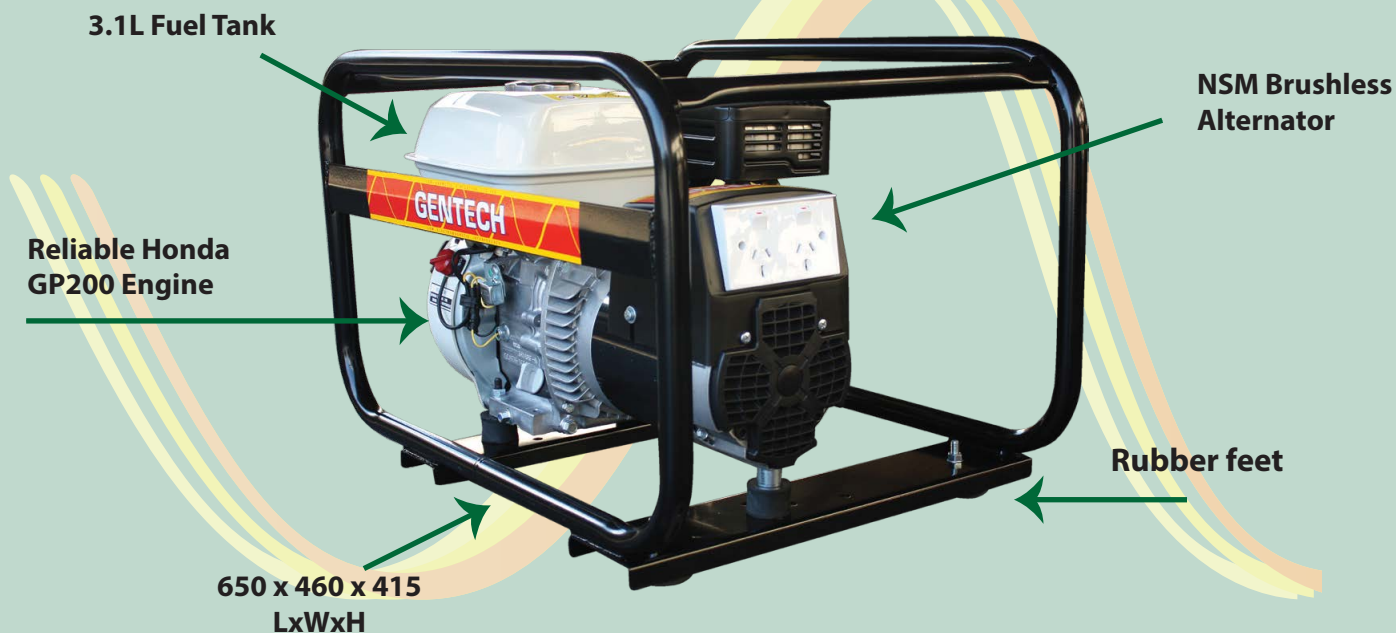

## HONDA POWERED 2.8kVA GENERATOR

If you're looking for a generator that is small, light weight and easily transported then this unit is just what you need!

Using a high quality alternator, this unit has a distortion rate of less than 6%, making it an ideal generator for powering all your small power tools.

**2**  
YEAR  
WARRANTY

<b>MODEL</b>	EP2800HSR	<b>FUEL TYPE</b>	Petrol
<b>POWER RATING</b>	2.8 kVA @ 0.8 pf	<b>DRY WEIGHT</b>	39 kg
<b>ENGINE</b>	Honda GP200	<b>DIMEN. LxWxH</b>	650 x 460 x 415 mm
<b>STARTING SYSTEM</b>	Recoil	<b>NOISE LEVEL</b>	67 dBA @ 7m
<b>FUEL TANK</b>	3.1 Litre		