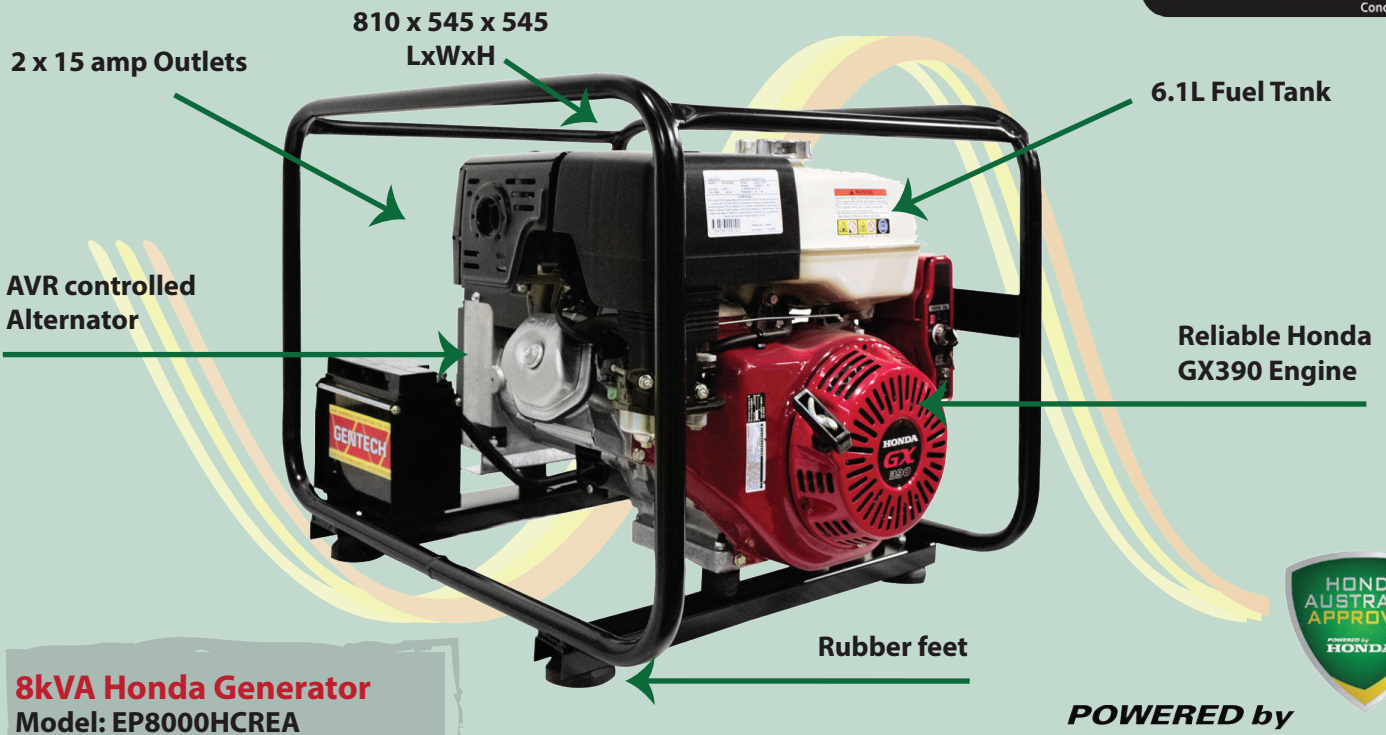

GENTECH™

Power you can trust

www.gentechgenerators.com.au

AVAILABLE IN
ELECTRIC START

THE 8kVA AVR

What more do you need with this tough, reliable
GENTECH GENERATOR with Automatic Voltage Regulator!

This generator is perfect for housing installations running, compressors,
welders and much much more.

MODEL	EP8000HCREA	FUEL CONSUMPTION	2.58 L/hr @ 80% Load
POWER RATING	8 kVA @ 0.8 pf	FUEL TYPE	Petrol
ENGINE	Honda GX390	DRY WEIGHT	85 kg
STARTING SYSTEM	Recoil/E-start	DIMEN. LxWxH	810 x 545 x 545 mm
FUEL TANK	6.1 Litre	NOISE LEVEL	74 dBA @ 7m
OPERATION HOURS	2.36 hr @ 80% Load		