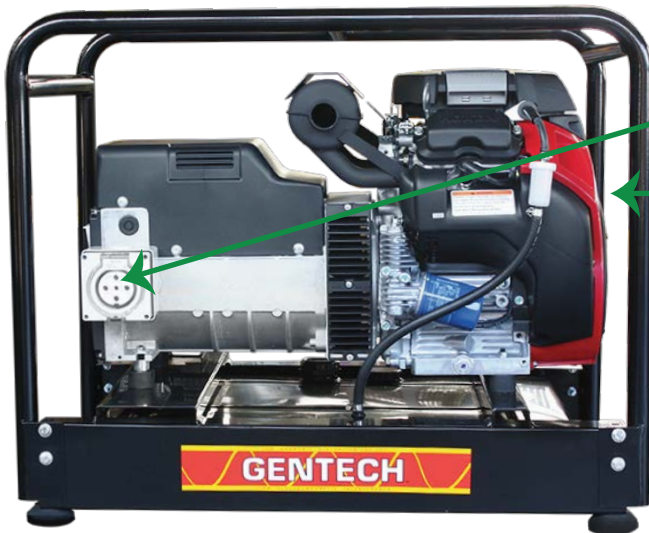

## GENTECH 3 PHASE PETROL GENERATORS 7 kVA TO 16kVA

These 3 phase petrol generators all come standard with 2 x single phase outlets and 1 x 3 phase 5 pin outlet, Reliable NSM alternator & powerful Honda Australia approved engines.

1 x 20 Amp 3 phase  
5 pin outlet

Honda engine

**12kVA Honda Generator**  
Model: EP12000HSRE/3

1 x 32 Amp 3 phase  
5 pin outlet

NSM Alternator

34L long range  
fuel tank\*\*

**16kVA Honda Generator**  
Model: EP16000HSRE/3

**7 kVA Honda Generator**  
Model: EP7000HSR/3 \*

POWERED by  
**HONDA™**

\*Available in an Electric Start: EP7000HSRE/3  
\*\* available on 12 and 16kVA generators  
specifications are subject to change without notice

## GENTECH 3 PHASE PETROL GENERATORS

7 kVA TO 16kVA

	EP7000HSR/3	EP7000HSRE/3	EP12000HSRE/3	EP16000HSRE/3
<b>GENERATOR</b>	Rated Voltage	230V	230V	230V
	Frequency	50Hz	50Hz	50Hz
	Rated Output	5600 Watts	5600 Watts	9600 Watts
	Max. Output	7kVA	7kVA	12kVA
<b>ENGINE</b>	Engine Type	Honda GX390	Honda GX390	Honda GX630 V-Twin
	Horsepower	11.7HP	11.7HP	20.8HP
	Starting System	Recoil	Recoil/Electric	Recoil/Electric
<b>GENERAL</b>	Size - LxWxH (mm)	735x546x525	735x545x525	876x546x700
	Dry Weight	80kg	85kg	130kg
	Fuel Tank Capacity	6.1L	6.1L	34L
	Operating Hrs (80% Load)	2.5hr	2.5hr	6.15hr
	Fuel Consumption (80% Load)	2.44L/hr	2.44L/hr	5.53L/hr
	Noise Level (7m)	69 dbA	69 dbA	75 dbA
<b>FEATURES</b>	Outlets	2 x 15 Amp, 1ph 1 x 20 Amp, 3ph 5 pin	2 x 15 Amp, 1ph 1 x 20 Amp, 3ph 5 pin	2 x 15 Amp, 1ph 1 x 20 Amp, 3ph 5 pin
	Centre point lift	X	X	✓
	Battery	X	✓	✓
	Auto Decompressor	✓	✓	✓